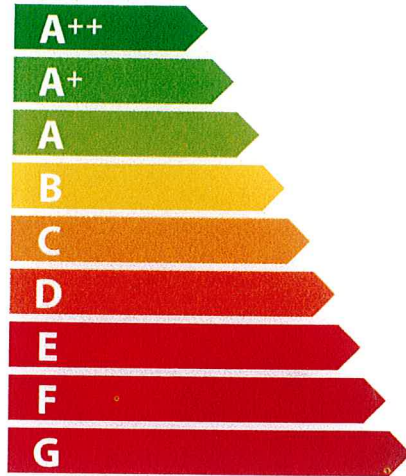

ENERG
енергия · ενεργεια

Y IJA
IE IA

TRGO-PRODUKT D.O.O.

THALIA EWA

Icon for space heating: a window, a lamp, and a radiator with wavy lines above it.

5,3 kW

Icon for water heating: a water tank with wavy lines inside, an arrow pointing left, and a radiator with wavy lines above it.