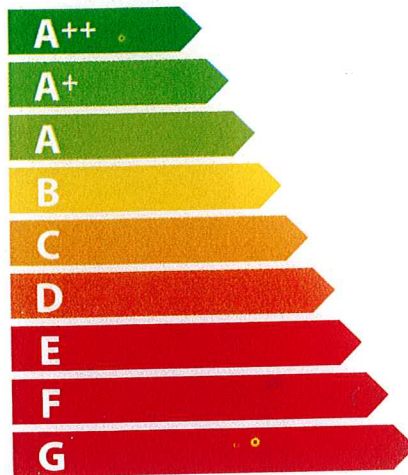

ENERG Y IJA
енергия · ενεργεια IE IA

TRGO-PRODUKT D.O.O. BELLA THALIA; THALIA FORTE;
THALIA PELLA; THALIA PELLA G

A+

Icon showing a window, a lamp, and a radiator with wavy lines above it, indicating space heating. To the right of the icon is the text "5,4 kW".

Icon showing a water tank with wavy lines inside, an arrow pointing left, and a radiator with wavy lines above it, indicating water heating.

ENERGIA · ЕНЕРГИЯ · ΕΝΕΡΓΕΙΑ · ENERGIJA · ENERGY · ENERGIE · ENERGI